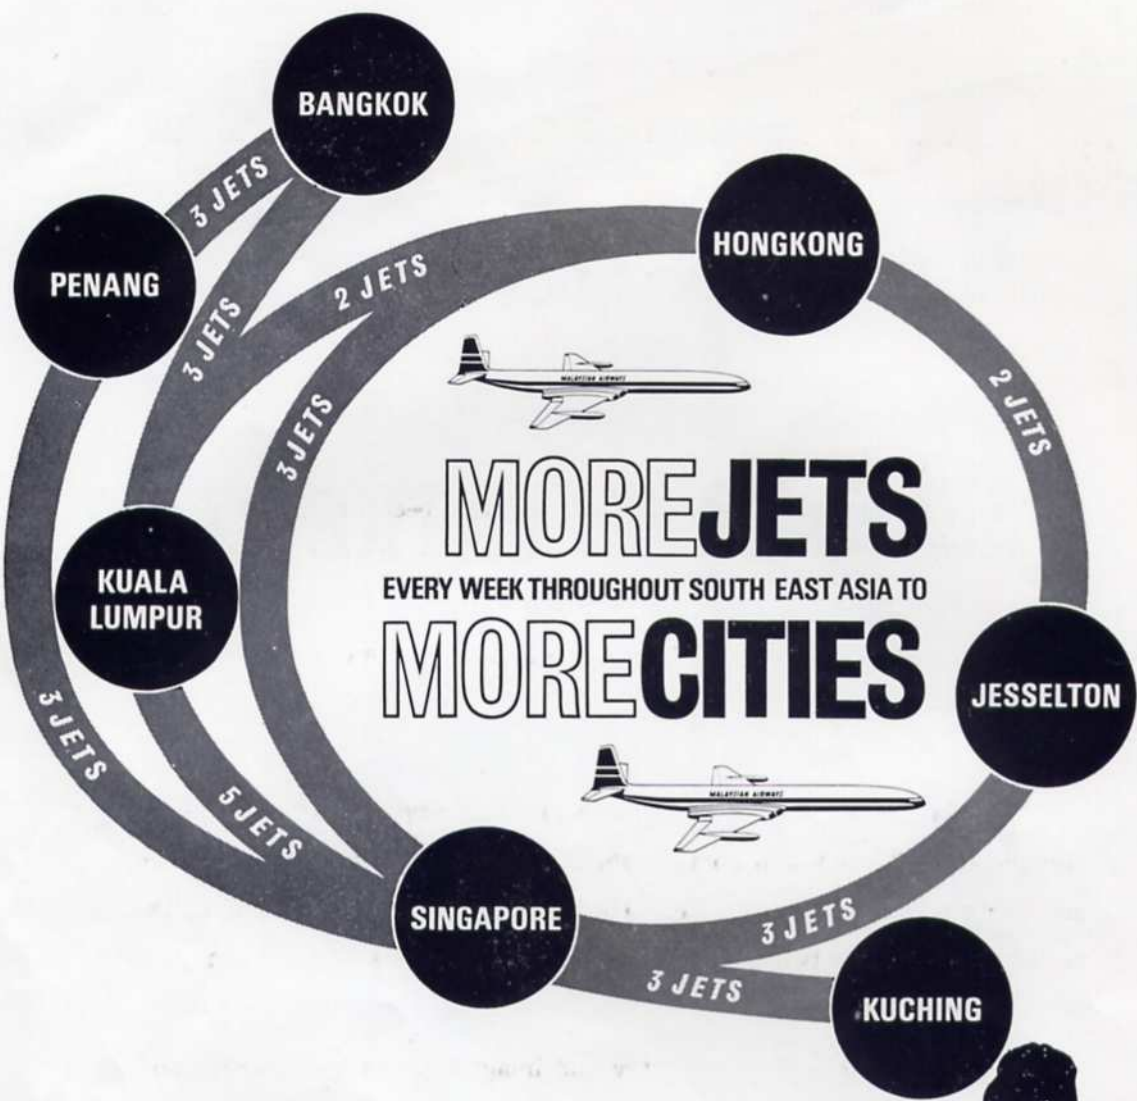

SELETAR THEATRE CLUB

Present

THE RAPE OF THE BELT

By

BENN W. LEVY

MALAYSIAN

AIRWAYS

MALAYSIA'S NATIONAL AIRLINE
SERVING SOUTH EAST ASIA

The play is set outside the Palace of Themiscyra. Our two hero's Heracles and Theseus have come to get the Royal Belt from Queen Antiope and her sister Queen Hippolyte. The ensuing action is contrary to expectations, until the two on seeing Gods Hera and Zeus take a hand.